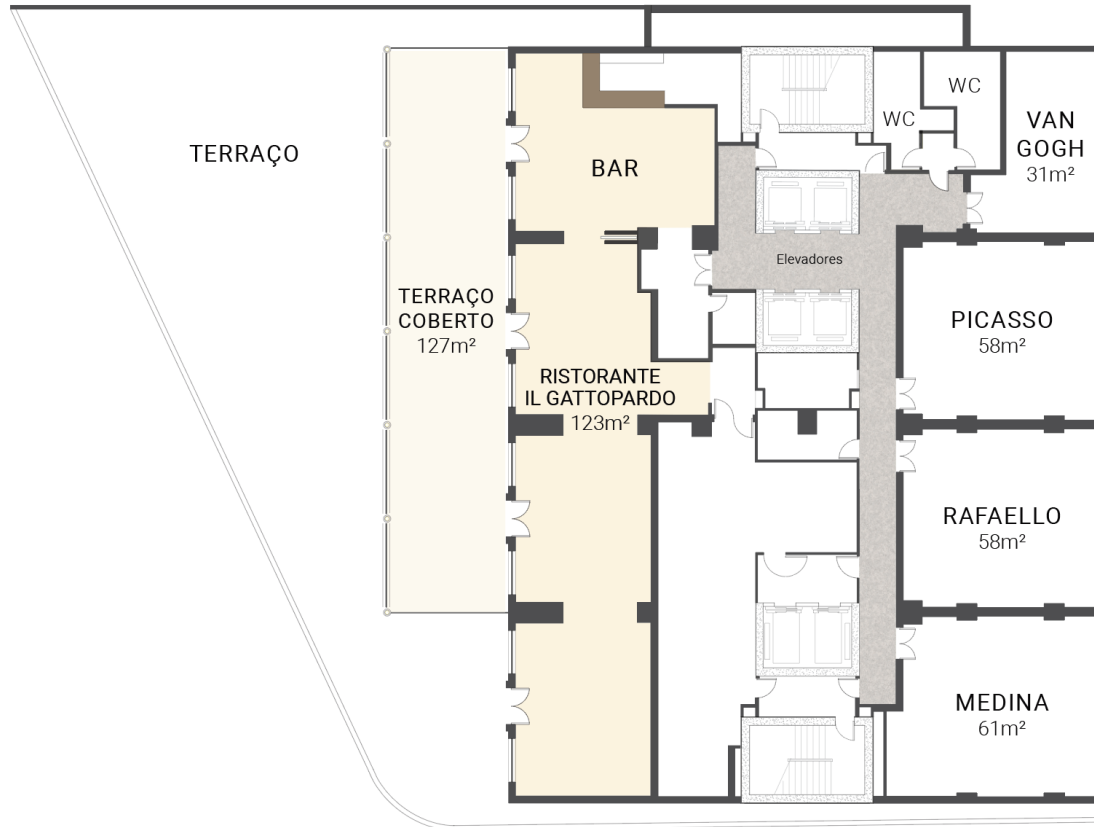

FACT SHEET

MEETING ROOMS

2ND FLOOR - WAGNER

	AREA m2	COLUMNS	LENGTH	WIDTH (m)	CEILING (m)
WAGNER	68	-	8,85	6,55	2,39

ACCESS

Entrance: 1
Entrance height: 2m
Door width: 2x0,9m

AIR CONDITIONING

Yes

Dom Pedro
Lisboa

BUSINESS & LEISURE HOTEL

3RD FLOOR - CAPACITIES

	AREA m ²	CEILING HEIGHT	THEATRE	CLASSROOM	"U" SHAPE	CABARET	COCKTAIL	BANQUETS*	BUFFET*	BOARDROOM
--	------------------------	-------------------	---------	-----------	-----------	---------	----------	-----------	---------	-----------

VAN GOGH	31	2.90	---	---	---	---	---	---	---	12
PICASSO	58	2.84	40	36	24	18	40	36	36	24
RAFAELLO	58	2.84	40	36	24	18	40	36	36	24
MEDINA	61	2.90	40	36	24	18	40	36	36	24
RISTORANTE (1)	119	2,85	---	---	---	---	---	80	50	24
TERRAÇO (2)	117	2,85	---	---	---	---	100	80	60	30
(1+2)	236	2,85	---	---	---	---	200	160	110	---