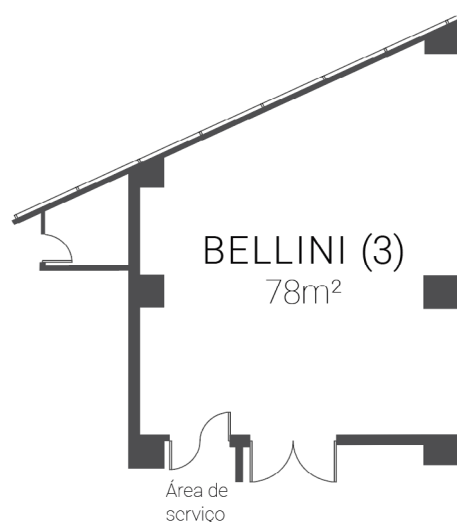

FACT SHEET

MEETING ROOMS

1ST FLOOR - BELLINI

	AREA m2	COLUMNS	LENGTH	WIDTH (m)	CEILING (m)
BELLINI	78	2	11	8,44	3,27