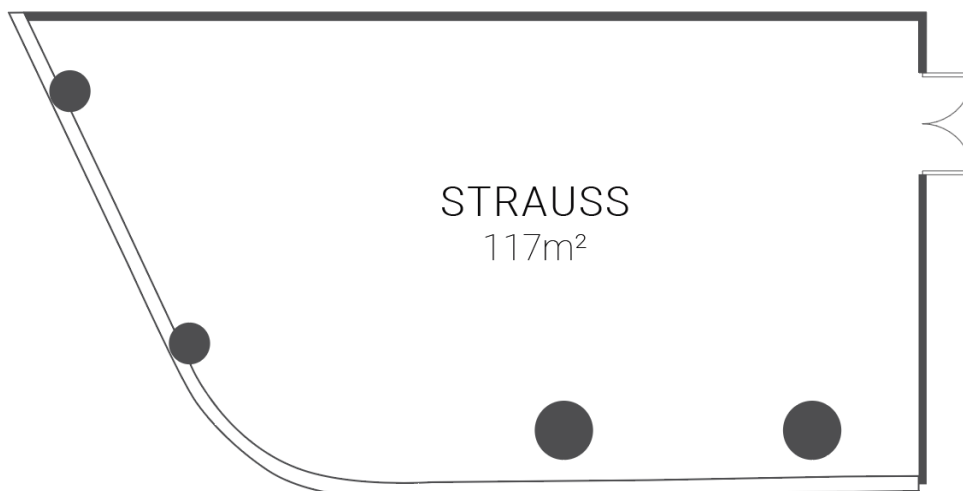

FACT SHEET

MEETING ROOMS

Dom Pedro
Lisboa

BUSINESS & LEISURE HOTEL

2ND FLOOR - STRAUSS

	AREA m2	COLUMNS	LENGTH	WIDTH (m)	CEILING (m)
STRAUSS	177	-	10,24	8,23	2,50

ACCESS

Entrance: 1
Entrance height: 2m
Door width: 2x0,9m