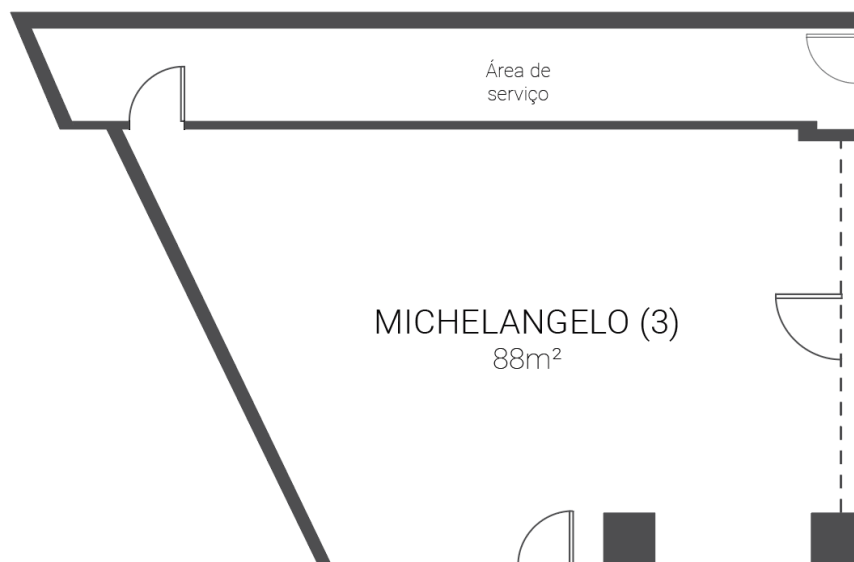

CONNECTIONS

Electrical outlets: 4 - 220V
Telephone line: 6
Internet outlets: 2

FACT SHEET

MEETING ROOMS

**Dom Pedro
Lisboa**

BUSINESS & LEISURE HOTEL

-1 FLOOR - MICHELANGELO

	AREA m ²	COLUMNS	LENGTH	WIDTH (m)	CEILING (m)
MICHELANGELO	88	-	11,00	8,00	2,60

CONNECTIONS

Electrical outlets: 4 - 220V
Telephone line: 6
Internet outlets: 0

FACT SHEET

MEETING ROOMS

-1 FLOOR - TIZIANO

	AREA m2	COLUMNS	LENGTH	WIDTH (m)	CEILING (m)
TIZIANO	36	-	9,00	4,00	2,60

ACCESS

Entrance: 1
Entrance height: 2m
Door width: 2x0,9m