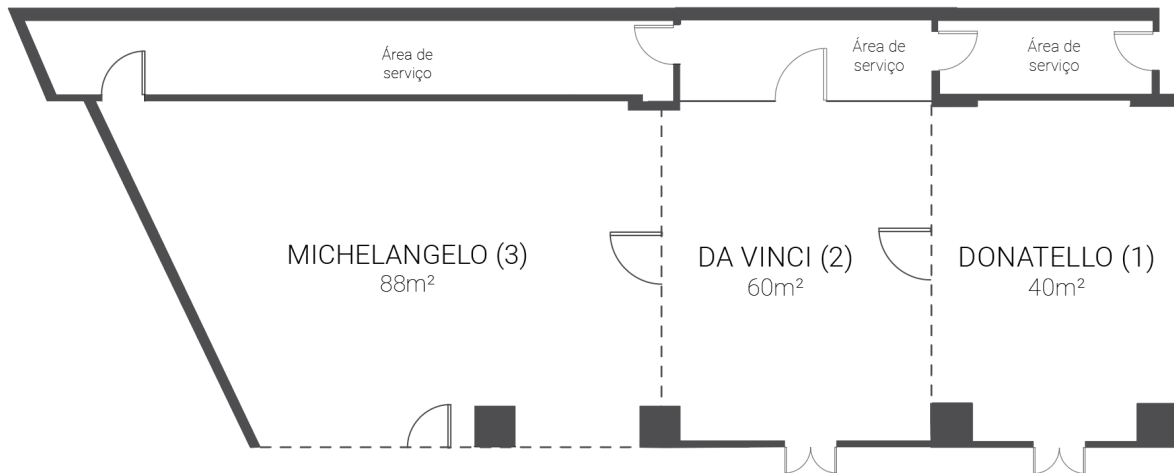

FACT SHEET

MEETING ROOMS

Dom Pedro
Lisboa

BUSINESS & LEISURE HOTEL

-1 FLOOR - MEDICI (1 + 2 + 3)

	AREA m2	COLUMNS	LENGTH	WIDTH (m)	CEILING (m)
MEDICI (1+2+3)	188	-	28,00	10,00	2,60

ACCESS

Entrance: 2
Entrance height: 2m
Door width: 2x0,9m

FACT SHEET

MEETING ROOMS

Dom Pedro
Lisboa

BUSINESS & LEISURE HOTEL

-1 FLOOR - RENAISSANCE (1 + 2 + 3 + 4)

	AREA m2	COLUMNS	LENGTH	WIDTH (m)	CEILLING (m)
RENAISSANCE (1+2+3+4)	244	-	28,00	12,00	2,60

ACCESS

Entrance: 3
Entrance height: 2m
Door width: 2x0,9m