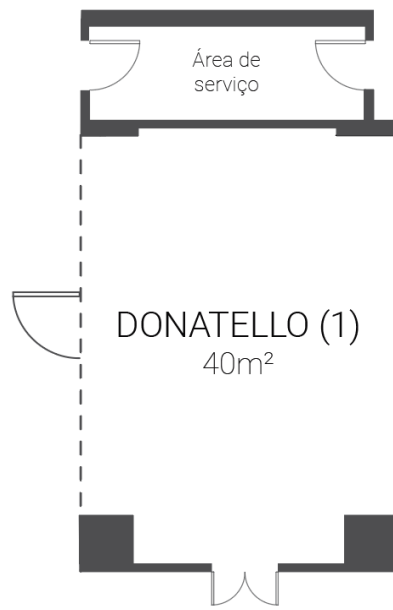

* Banquets and buffet with tables for 12 pax

FACT SHEET

MEETING ROOMS

Dom Pedro
Lisboa

BUSINESS & LEISURE HOTEL

-1 FLOOR - DONATELLO

	AREA m2	COLUMNS	LENGTH	WIDTH (m)	CEILING (m)
DONATELLO	40	-	5,00	8,00	2,60

ACCESS

Entrance: 1
Entrance height: 2m
Door width: 2x0,9m

AIR CONDITIONING

Yes

LIGHTNING

Natural light: No
Open windows: NA
Blackout: NA

DATE | VOICE

ISDN link: Yes
Telephone: Yes

CONNECTIONS

Electrical outlets: 4 - 220V
Telephone line: 6
Internet outlets: 0

FACT SHEET

MEETING ROOMS

**Dom Pedro
Lisboa**

BUSINESS & LEISURE HOTEL

-1 FLOOR - DA VINCI

	AREA m ²	COLUMNS	LENGTH	WIDTH (m)	CEILING (m)
DA VINCI	60	-	6,00	10,00	2,60

FACT SHEET

MEETING ROOMS

Dom Pedro
Lisboa

BUSINESS & LEISURE HOTEL

-1 FLOOR - RENAISSANCE (1 + 2 + 3 + 4)

	AREA m2	COLUMNS	LENGTH	WIDTH (m)	CEILLING (m)
RENAISSANCE (1+2+3+4)	244	-	28,00	12,00	2,60

ACCESS

Entrance: 3
Entrance height: 2m
Door width: 2x0,9m