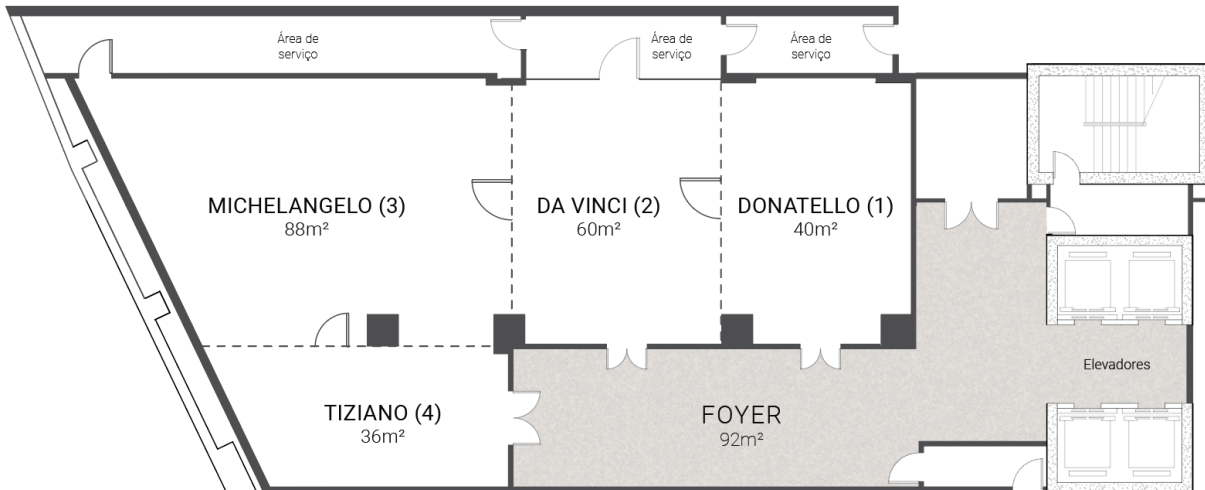

FACT SHEET

MEETING ROOMS

Dom Pedro
Lisboa

BUSINESS & LEISURE HOTEL

-1 FLOOR - RENAISSANCE (1 + 2 + 3 + 4)

	AREA m2	COLUMNS	LENGTH	WIDTH (m)	CEILLING (m)
RENAISSANCE (1+2+3+4)	244	-	28,00	12,00	2,60

ACCESS

Entrance: 3
Entrance height: 2m
Door width: 2x0,9m