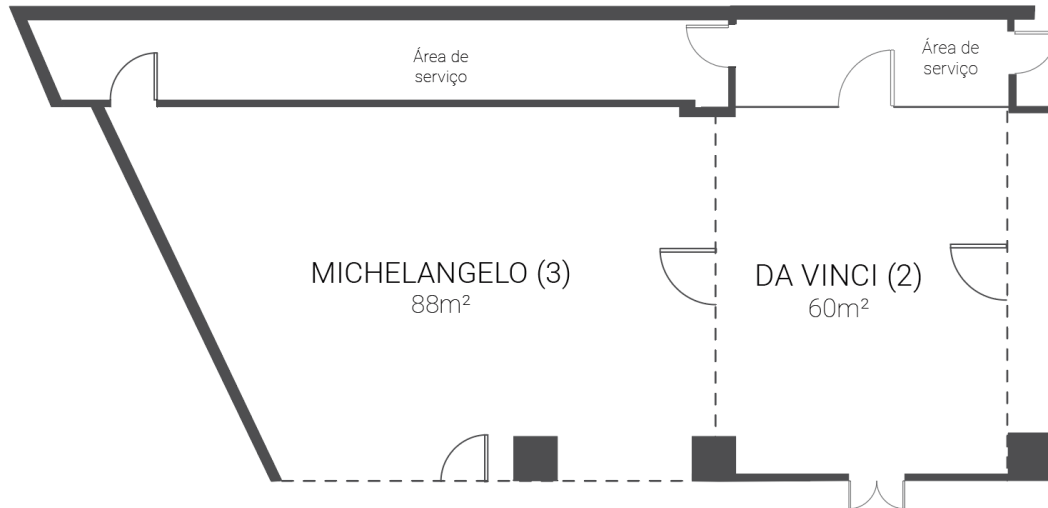

FACT SHEET

MEETING ROOMS

Dom Pedro
Lisboa

BUSINESS & LEISURE HOTEL

-1 FLOOR - DONATELLO (1) + DA VINCI (2)

	AREA m2	COLUMNS	LENGTH	WIDTH (m)	CEILING (m)
(1+2)	100	-	11,00	10,00	2,60

ACCESS

Entrance: 2
Entrance height: 2m
Door width: 2x0,9m

FACT SHEET

MEETING ROOMS

Dom Pedro
Lisboa

BUSINESS & LEISURE HOTEL

-1 FLOOR - DA VINCI (2) + MICHELANGELO (3)

	AREA m2	COLUMNS	LENGTH	WIDTH (m)	CEILING (m)
(2+3)	148	-	17,00	10,00	2,60

ACCESS

Entrance: 1
Entrance height: 2m
Door width: 2x0,9m

FACT SHEET

MEETING ROOMS

Dom Pedro
Lisboa

BUSINESS & LEISURE HOTEL

-1 FLOOR - MEDICI (1 + 2 + 3)

	AREA m2	COLUMNS	LENGTH	WIDTH (m)	CEILING (m)
MEDICI (1+2+3)	188	-	28,00	10,00	2,60

ACCESS

Entrance: 2
Entrance height: 2m
Door width: 2x0,9m