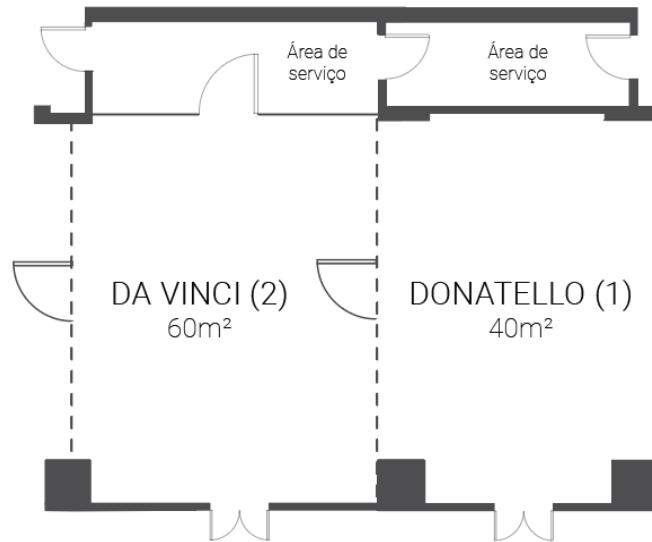

FACT SHEET

MEETING ROOMS

Dom Pedro
Lisboa

BUSINESS & LEISURE HOTEL

-1 FLOOR - DONATELLO (1) + DA VINCI (2)

	AREA m2	COLUMNS	LENGTH	WIDTH (m)	CEILING (m)
(1+2)	100	-	11,00	10,00	2,60

ACCESS

Entrance: 2
Entrance height: 2m
Door width: 2x0,9m

FACT SHEET

MEETING ROOMS

Dom Pedro
Lisboa

BUSINESS & LEISURE HOTEL

-1 FLOOR - DA VINCI (2) + MICHELANGELO (3)

	AREA m2	COLUMNS	LENGTH	WIDTH (m)	CEILING (m)
(2+3)	148	-	17,00	10,00	2,60

ACCESS

Entrance: 1
Entrance height: 2m
Door width: 2x0,9m