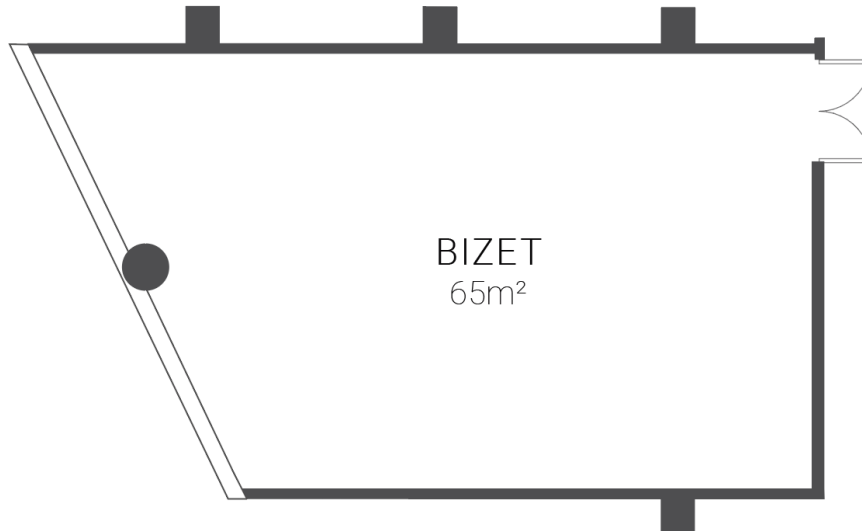

FACT SHEET

MEETING ROOMS

Dom Pedro
Lisboa

BUSINESS & LEISURE HOTEL

-1 FLOOR - DONATELLO (1) + DA VINCI (2)

	AREA m2	COLUMNS	LENGTH	WIDTH (m)	CEILING (m)
(1+2)	100	-	11,00	10,00	2,60

ACCESS

Entrance: 2
Entrance height: 2m
Door width: 2x0,9m

FACT SHEET

MEETING ROOMS

Dom Pedro
Lisboa

BUSINESS & LEISURE HOTEL

2ND FLOOR - BIZET

	AREA m2	COLUMNS	LENGTH	WIDTH (m)	CEILING (m)
BIZET	65	-	9,06	6,82	2,47

ACCESS

Entrance: 1
Entrance height: 2m
Door width: 2x0,9m

FACT SHEET

MEETING ROOMS

Dom Pedro
Lisboa

BUSINESS & LEISURE HOTEL

2ND FLOOR - CHOPIN

	AREA m2	COLUMNS	LENGTH	WIDTH (m)	CEILING (m)
CHOPIN	144	-	16,52	7,95	2,49

ACCESS

Entrance: 1
Entrance height: 2m
Door width: 2x0,9m