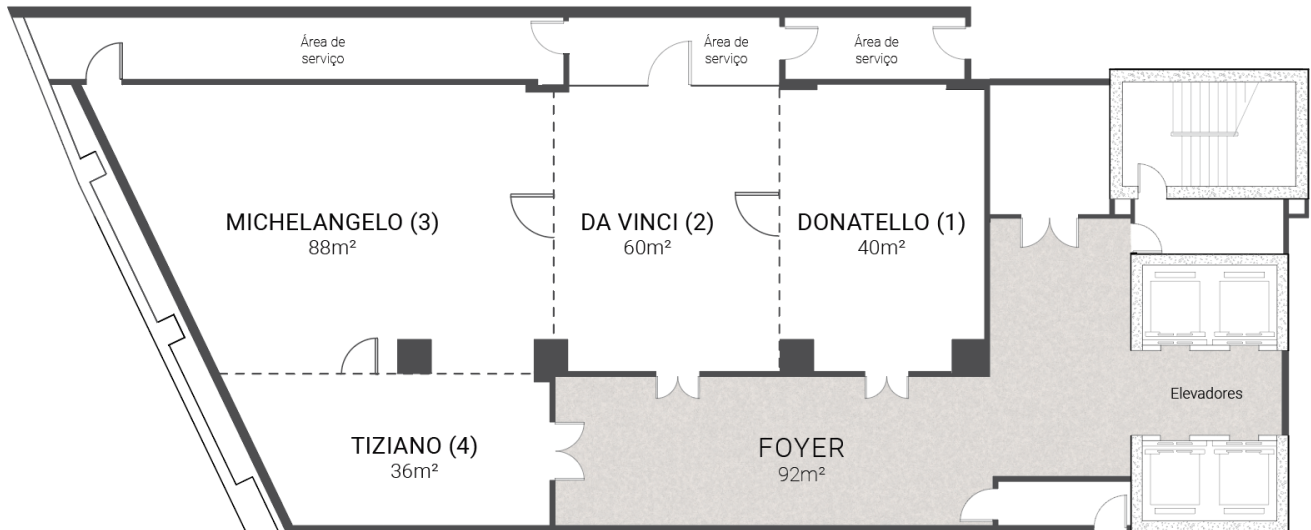

-1 FLOOR - CAPACITIES

	AREA m ²	CEILING HEIGHT	THEATRE	CLASSROOM	"U" SHAPE	CABARET	COCKTAIL	BANQUETS*	BUFFET*	BOARDROOM
--	------------------------	-------------------	---------	-----------	-----------	---------	----------	-----------	---------	-----------

* Banquets and buffet with tables for 12 pax

FACT SHEET

MEETING ROOMS

Dom Pedro
Lisboa

BUSINESS & LEISURE HOTEL

-1 FLOOR - DONATELLO

	AREA m2	COLUMNS	LENGTH	WIDTH (m)	CEILING (m)
DONATELLO	40	-	5,00	8,00	2,60