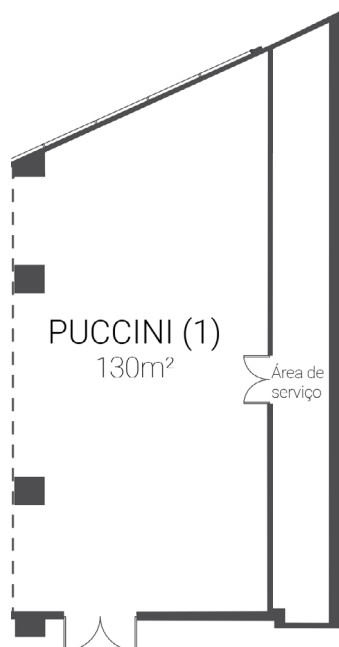

FACT SHEET

MEETING ROOMS

Dom Pedro
Lisboa

BUSINESS & LEISURE HOTEL

-1 FLOOR - RENAISSANCE (1 + 2 + 3 + 4)

	AREA m2	COLUMNS	LENGTH	WIDTH (m)	CEILLING (m)
RENAISSANCE (1+2+3+4)	244	-	28,00	12,00	2,60

ACCESS

Entrance: 3
Entrance height: 2m
Door width: 2x0,9m

* Banquets and buffet with tables for 12 pax

FACT SHEET

MEETING ROOMS

Dom Pedro
Lisboa

BUSINESS & LEISURE HOTEL

1ST FLOOR - VERDI

	AREA m2	COLUMNS	LENGTH	WIDTH (m)	CEILING (m)
VERDI	370	-	28,75	12,95	3,89

ACCESS

Electrical outlets: 8 - 220V
Three-phase outlets: 1 - 380V
Telephone line: 6
Internet outlets: 1

FACT SHEET

MEETING ROOMS

Dom Pedro
Lisboa

BUSINESS & LEISURE HOTEL

1ST FLOOR - PUCCINI

	AREA m2	COLUMNS	LENGTH	WIDTH (m)	CEILING (m)
PUCCINI	130	2	18,23	7,90	3,27