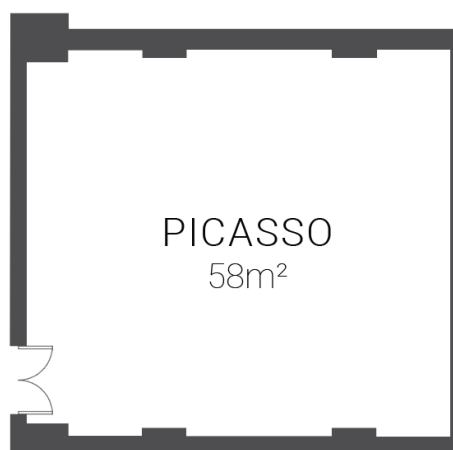

FACT SHEET

MEETING ROOMS

3RD FLOOR - PICASSO