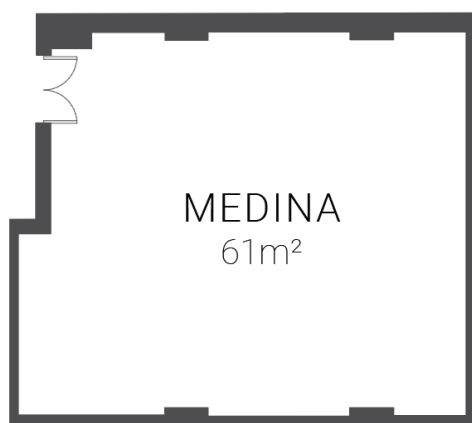

FACT SHEET

MEETING ROOMS

Dom Pedro
Lisboa
*****
BUSINESS & LEISURE HOTEL

3RD FLOOR - MEDINA