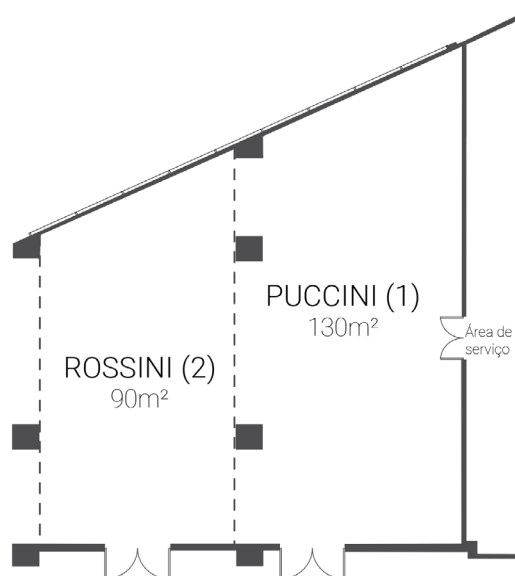

FACT SHEET

MEETING ROOMS

1ST FLOOR - PUCCINI (1) + ROSSINI (2)

	AREA m2	COLUMNS	LENGTH	WIDTH (m)	CEILING (m)
(1+2)	220	2	25,7	7,80	3,27