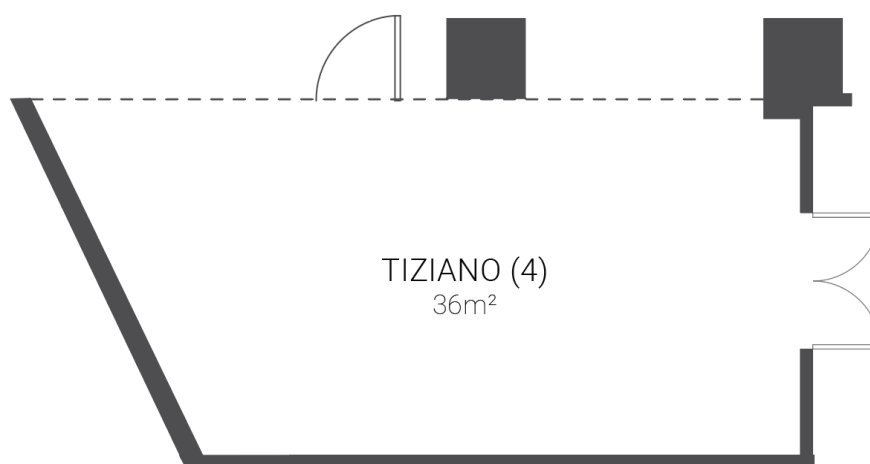

CONNECTIONS

Electrical outlets: 4 - 220V
Telephone line: 6
Internet outlets: 0

FACT SHEET

MEETING ROOMS

-1 FLOOR - TIZIANO

	AREA m2	COLUMNS	LENGTH	WIDTH (m)	CEILING (m)
TIZIANO	36	-	9,00	4,00	2,60

ACCESS

Entrance: 1
Entrance height: 2m
Door width: 2x0,9m