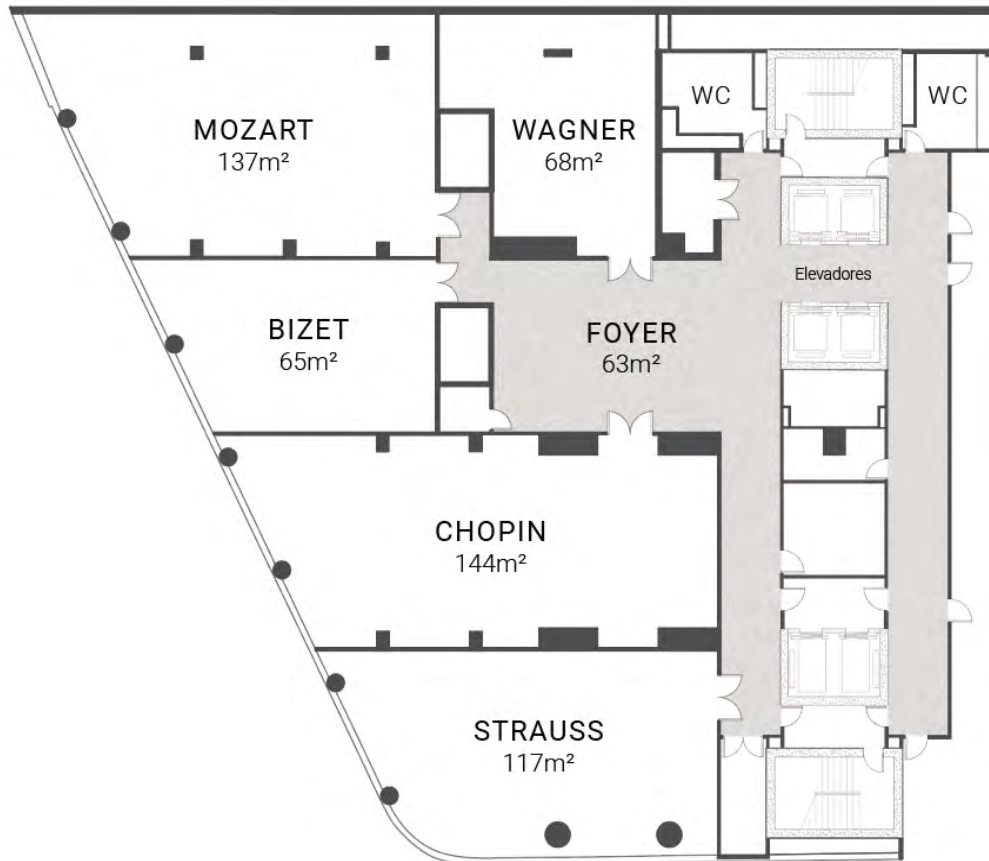

FACT SHEET

MEETING ROOMS

Dom Pedro
Lisboa

BUSINESS & LEISURE HOTEL

-1 FLOOR - RENAISSANCE (1 + 2 + 3 + 4)

	AREA m2	COLUMNS	LENGTH	WIDTH (m)	CEILLING (m)
RENAISSANCE (1+2+3+4)	244	-	28,00	12,00	2,60

ACCESS

Entrance: 3
Entrance height: 2m
Door width: 2x0,9m

CONNECTIONS

Electrical outlets: 10 - 220V
Three-phase outlets: 1 - 380V
Telephone line: 18
Internet outlets: 5

FACT SHEET

MEETING ROOMS

**Dom Pedro
Lisboa**

BUSINESS & LEISURE HOTEL

2ND FLOOR - CAPACITIES

THEATRE CLASSROOM "U" SHAPE CABARET COCKTAIL BANQUETS* BUFFET* BOARDROOM

	AREA m ²	CEILING HEIGHT	THEATRE	CLASSROOM	"U" SHAPE	CABARET	COCKTAIL	BANQUETS*	BUFFET*	BOARDROOM
MOZART	137	2.47	110	60	36	30	100	96	60	36
BIZET	65	2.47	50	36	24	18	40	48	36	24
CHOPIN	144	2.49	110	72	42	36	100	96	72	42
WAGNER	68	2.39	50	24	18	18	40	48	36	24
STRAUSS	117	2.50	110	63	36	30	100	84	60	36

* Banquets and buffet with tables for 12 pax

FACT SHEET

MEETING ROOMS

2ND FLOOR - MOZART

	AREA m2	COLUMNS	LENGTH	WIDTH (m)	CEILING (m)
MOZART	137	-	12,45	9,63	2,47

ACCESS

Entrance: 1
Entrance height: 2m
Door width: 2x0,9m