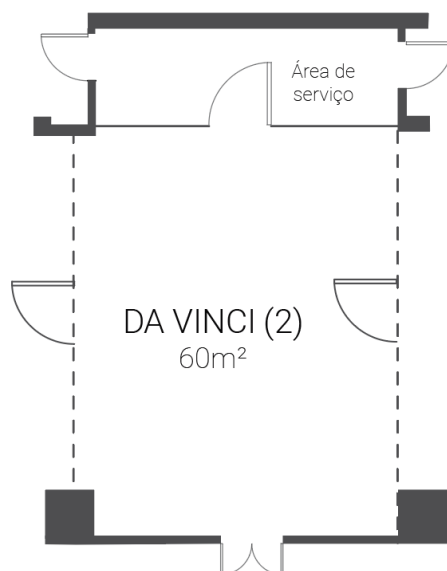

* Banquets and buffet with tables for 12 pax

FACT SHEET

MEETING ROOMS

Dom Pedro
Lisboa

BUSINESS & LEISURE HOTEL

-1 FLOOR - DONATELLO

	AREA m2	COLUMNS	LENGTH	WIDTH (m)	CEILING (m)
DONATELLO	40	-	5,00	8,00	2,60

CONNECTIONS

Electrical outlets: 4 - 220V
Telephone line: 6
Internet outlets: 0

FACT SHEET

MEETING ROOMS

**Dom Pedro
Lisboa**

BUSINESS & LEISURE HOTEL

-1 FLOOR - DA VINCI

	AREA m ²	COLUMNS	LENGTH	WIDTH (m)	CEILING (m)
DA VINCI	60	-	6,00	10,00	2,60

CONNECTIONS

Electrical outlets: 4 - 220V
Telephone line: 6
Internet outlets: 2

FACT SHEET

MEETING ROOMS

**Dom Pedro
Lisboa**

BUSINESS & LEISURE HOTEL

-1 FLOOR - MICHELANGELO

	AREA m ²	COLUMNS	LENGTH	WIDTH (m)	CEILING (m)
MICHELANGELO	88	-	11,00	8,00	2,60

FACT SHEET

MEETING ROOMS

Dom Pedro
Lisboa

BUSINESS & LEISURE HOTEL

-1 FLOOR - DONATELLO (1) + DA VINCI (2)

	AREA m2	COLUMNS	LENGTH	WIDTH (m)	CEILING (m)
(1+2)	100	-	11,00	10,00	2,60

ACCESS

Entrance: 2
Entrance height: 2m
Door width: 2x0,9m