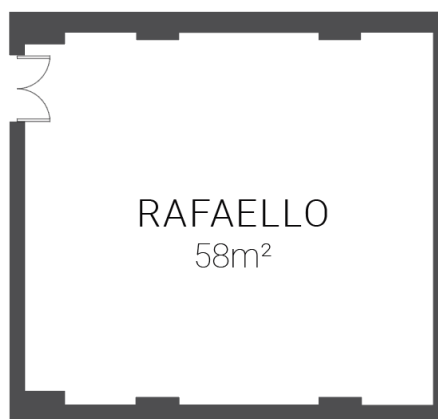

FACT SHEET

MEETING ROOMS

3RD FLOOR - RAFAELLO