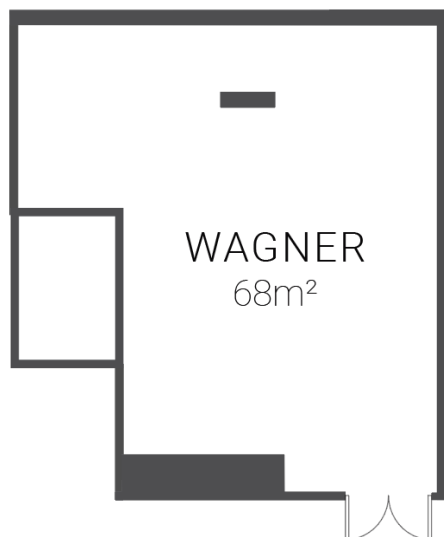

FACT SHEET

MEETING ROOMS

2ND FLOOR - WAGNER

	AREA m2	COLUMNS	LENGTH	WIDTH (m)	CEILING (m)
WAGNER	68	-	8,85	6,55	2,39