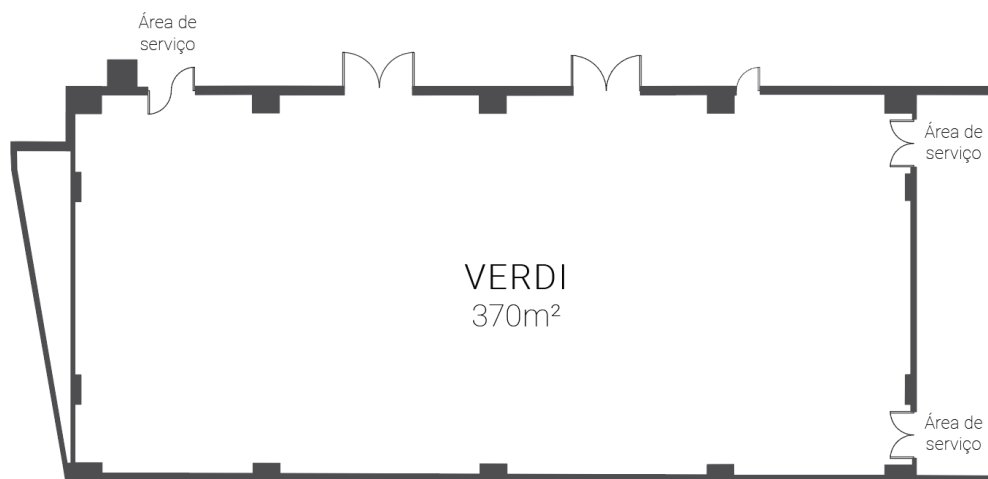

* Banquets and buffet with tables for 12 pax

FACT SHEET

MEETING ROOMS

Dom Pedro
Lisboa

BUSINESS & LEISURE HOTEL

1ST FLOOR - VERDI

	AREA m2	COLUMNS	LENGTH	WIDTH (m)	CEILING (m)
VERDI	370	-	28,75	12,95	3,89

ACCESS