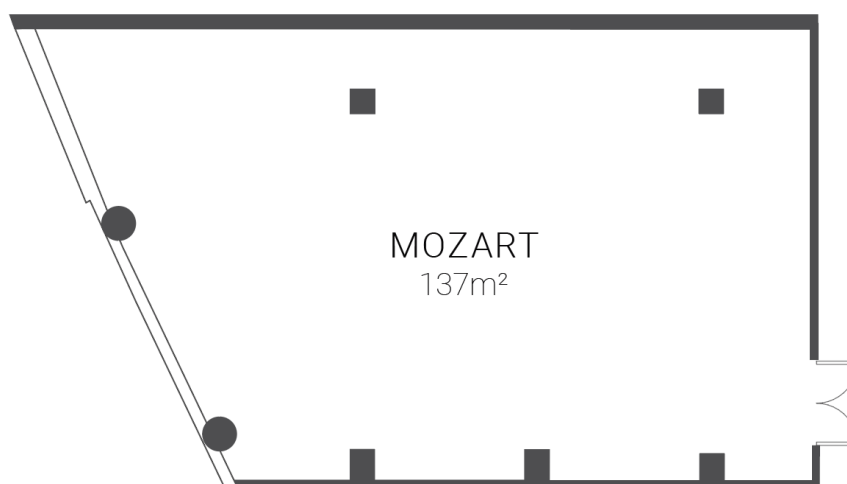

FACT SHEET

MEETING ROOMS

2ND FLOOR - MOZART