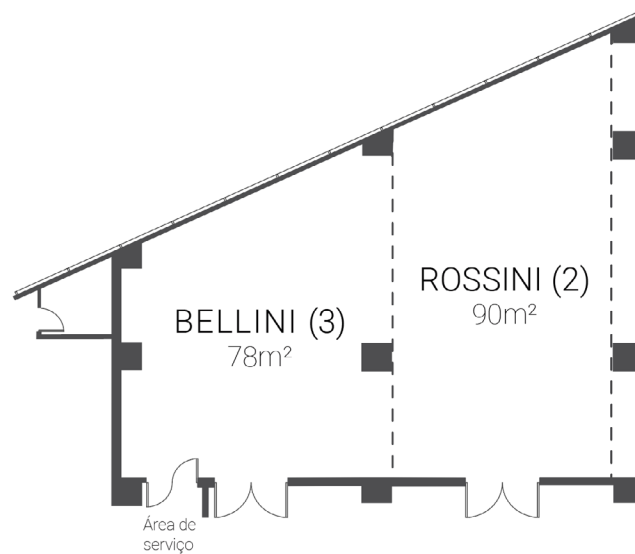

FACT SHEET

MEETING ROOMS

1ST FLOOR - ROSSINI (2) + BELLINI (3)

	AREA m2	COLUMNS	LENGTH	WIDTH (m)	CEILING (m)
(2+3)	168	1	19,34	7,80	3,27