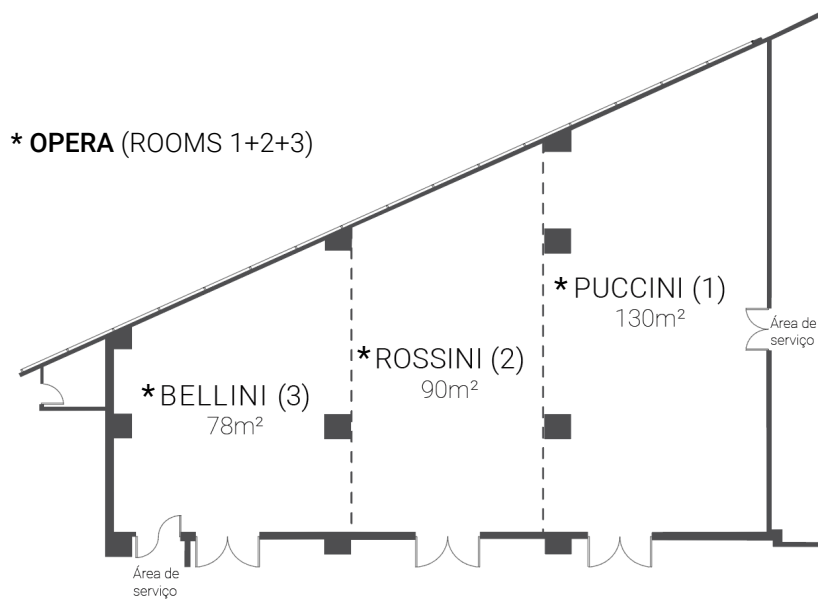

CONNECTIONS

Electrical outlets: 8 - 220V
Three-phase outlets: 1 - 380V
Telephone line: 12
Internet outlets: 3

FACT SHEET

MEETING ROOMS

Dom Pedro
Lisboa

BUSINESS & LEISURE HOTEL

1ST FLOOR - OPERA (1+2+3)

	AREA m2	COLUMNS	LENGTH	WIDTH (m)	CEILING (m)
OPERA (1+2+3)	298	3	23,35	18,23	3,27