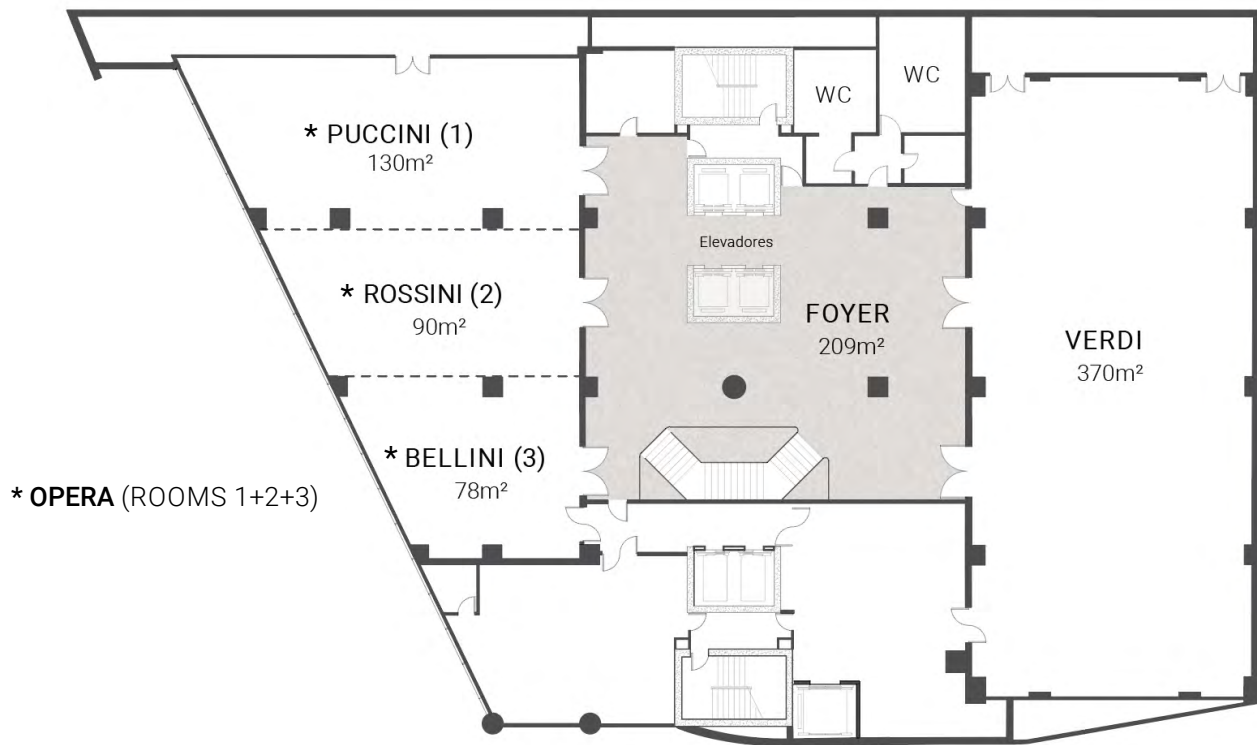

FACT SHEET

MEETING ROOMS

Dom Pedro
Lisboa

BUSINESS & LEISURE HOTEL

-1 FLOOR - RENAISSANCE (1 + 2 + 3 + 4)

	AREA m2	COLUMNS	LENGTH	WIDTH (m)	CEILLING (m)
RENAISSANCE (1+2+3+4)	244	-	28,00	12,00	2,60

ACCESS

Entrance: 3
Entrance height: 2m
Door width: 2x0,9m

FACT SHEET

MEETING ROOMS

Dom Pedro
Lisboa

BUSINESS & LEISURE HOTEL

1ST FLOOR - CAPACITIES

	AREA m ²	CEILING HEIGHT	THEATRE 	CLASSROOM 	"U" SHAPE 	CABARET 	COCKTAIL 	BANQUETS* 	BUFFET* 	BOARDROOM
VERDI	370	3.89	400	235	99	132	400	252	216	114
PUCCINI (1)	130	3.27	100	70	36	42	120	96	84	42
ROSSINI (2)	90	3.27	50	48	30	24	100	60	48	36
BELLINI (3)	78	3.27	40	24	18	18	35	48	36	22
(1+2)	196	3.27	78	---	---	66	200	156	132	---
(2+3)	145	3.27	66	---	---	42	140	108	84	---
OPERA (1+2+3)	298	3.27	110	---	---	90	300	204	180	---

* Banquets and buffet with tables for 12 pax

FACT SHEET

MEETING ROOMS

Dom Pedro
Lisboa

BUSINESS & LEISURE HOTEL

1ST FLOOR - VERDI

	AREA m2	COLUMNS	LENGTH	WIDTH (m)	CEILING (m)
VERDI	370	-	28,75	12,95	3,89

ACCESS